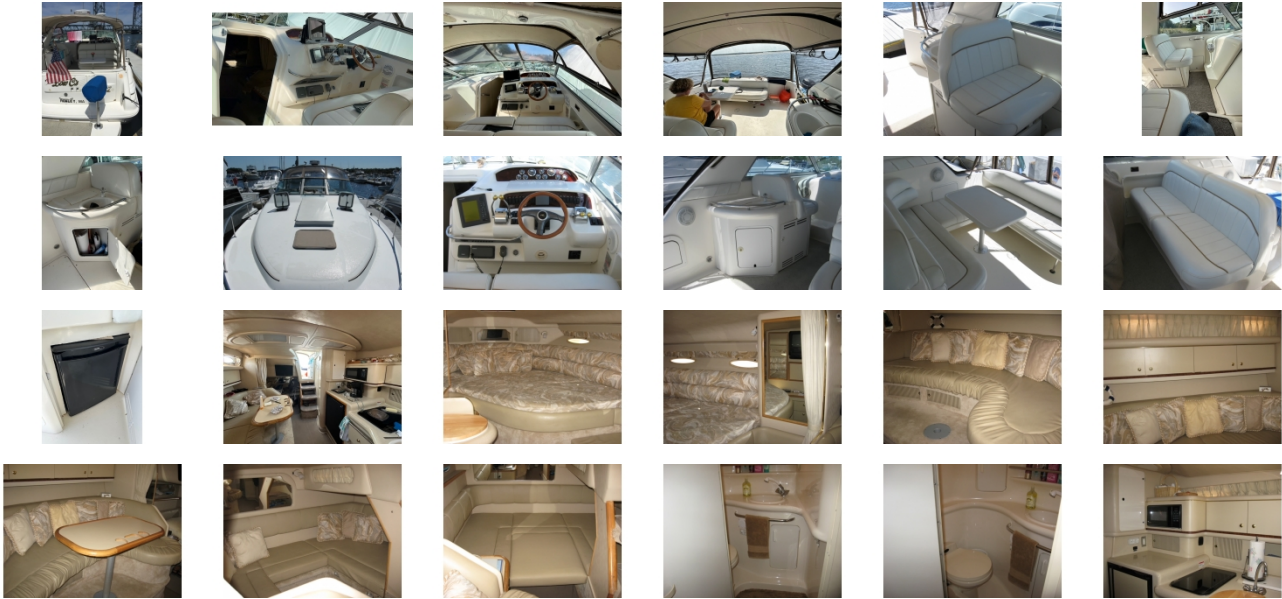

GALLERY

LOCATION MAP

American Marine & Boat Sales
The Power Boat Specialists

NICK KATSOU LIS
American Marine & Boat Sales
58 R Merrimac St. 2nd floor
Newburyport, MA, US
Office: 978-462-2323
Mobile: 978-462-2323
nick@usedpowerboats.com