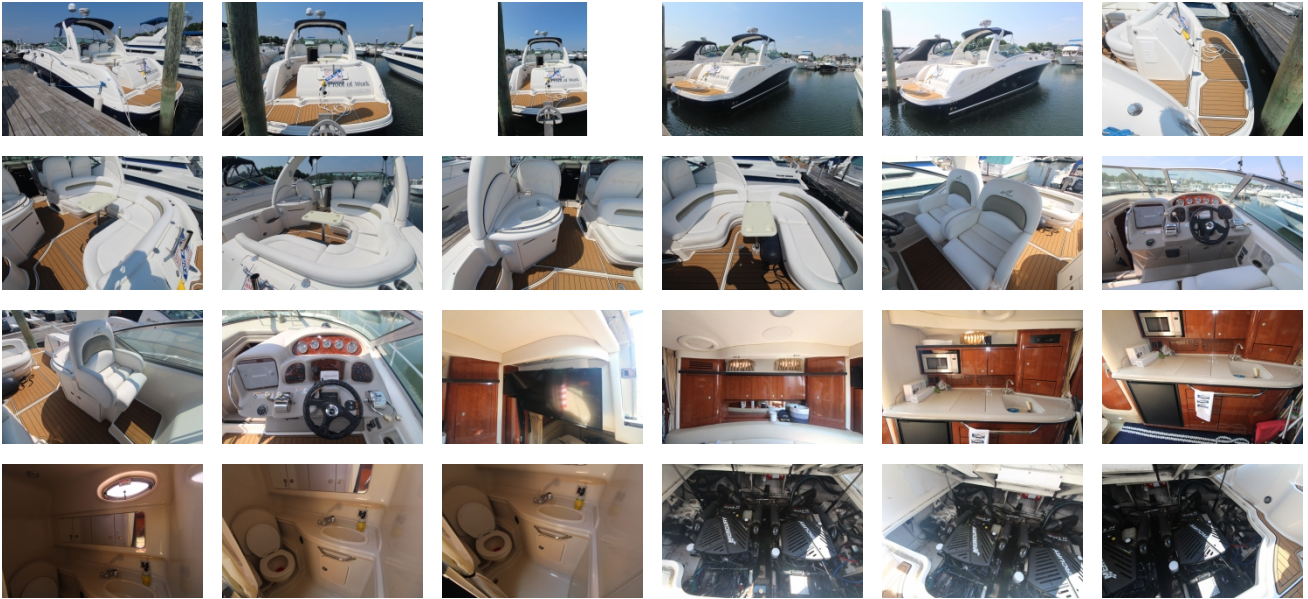

GALLERY

LOCATION MAP

American Marine & Boat Sales
The Power Boat Specialists

NICK KATSOU LIS
American Marine & Boat Sales
58 R Merrimac St. 2nd floor
Newburyport, MA, US
Office: 978-462-2323
Mobile: 978-462-2323
nick@usedpowerboats.com