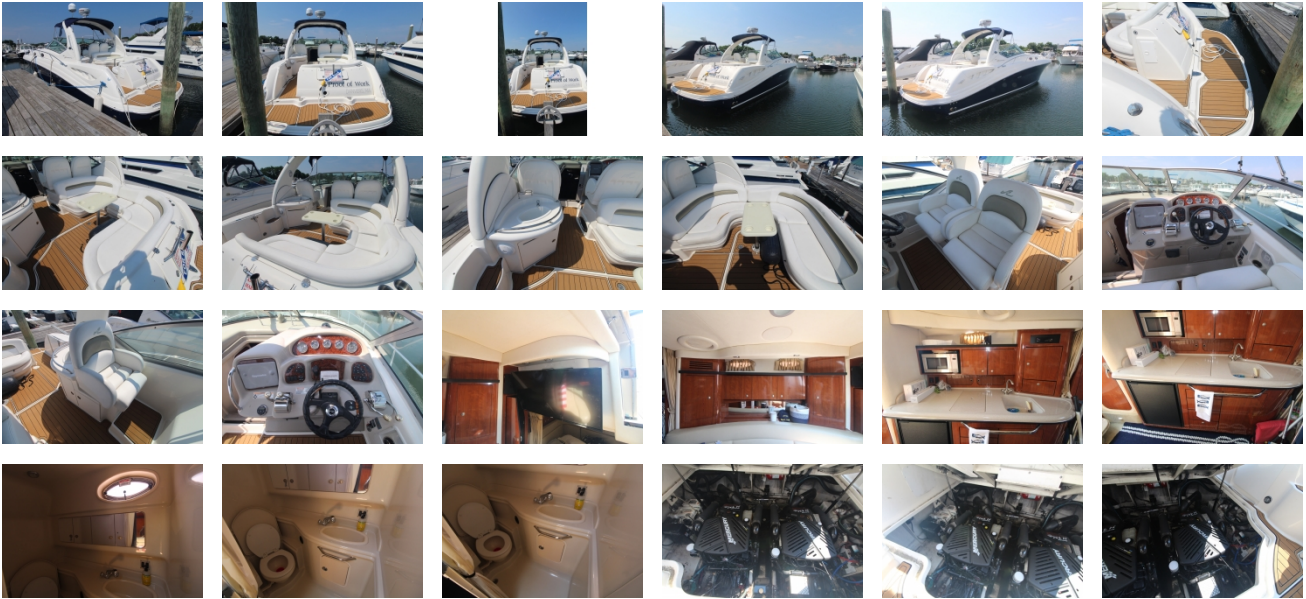

GALLERY

LOCATION MAP

American Marine & Boat Sales
The Power Boat Specialists

NICK KATSOU LIS
American Marine & Boat Sales
58 R Merrimac St. 2nd floor
Newburyport, MA, US
Office: 978-462-2323
Mobile: 978-462-2323
nick@usedpowerboats.com